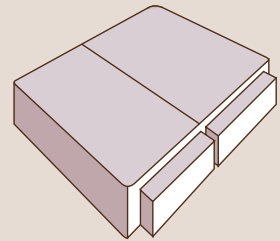

End Slidestore

2 Drawers

2 Drawer Footend

4 Draw

End Drawer

2 Headend plus
End Drawer

Sizes

Small Single	75 x 190 cm (2'6" x 6'3")
Single	90 x 190 cm (3'0" x 6'3")
Extra Long Small Single	75 x 198 cm (2'6" x 6'6")
Extra Long Single	90 x 198 cm (3'0" x 6'6")
Small Double	120 x 190 cm (4'0" x 6'3")
Standard Double	135 x 190 cm (4'6" x 6'3")
Kingsize	150 x 198 cm (5'0" x 6'6")
Super Kingsize	180 x 198 cm (6'0" x 6'6")