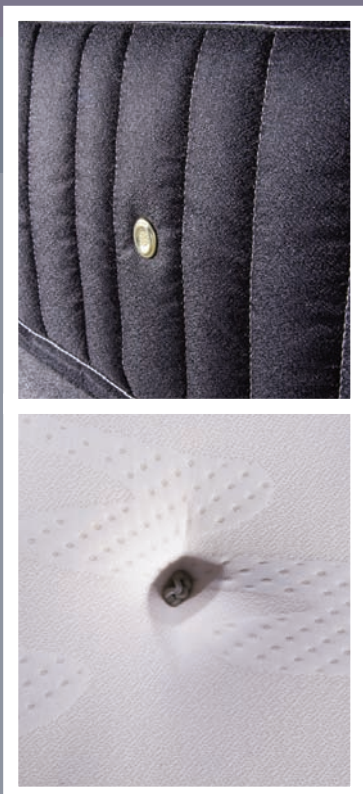

Ortho Flex

Non turn / memory foam mattress

- Luxury memory foam
- 12.5 gauge orthopaedic open coil spring unit
- Side support system for very firm edges
- Soft touch knitted fabric mattress top for extra luxury feel
- High quality woven damask
- Conforms to your body shape
- Flag stitched handles and air vents
- Helps relieve aches and pains
- Hand tufted
- Deep quilted border
- Reduces pressure on joints and muscles
- Zip and link system available
- Storage options include drawers and slide store
- Sprung edge and platform top options
- All standard sizes available including special sizes open to enquiry

Amazon

Non turn / memory foam mattress

- Luxury memory foam
- 13.5 gauge open coil spring unit
- Side support system
- Soft touch knitted fabric mattress top for extra luxury feel 100% Polyester
- High quality woven damask 55% polyester polypropylene
- Conforms to your body shape
- Air vents
- Helps relieve aches and pains
- Hand tufted
- Deep quilted border
- Reduces pressure on joints and muscles
- Zip and link system available
- Storage options include drawers and slide store
- Sprung edge and platform top options
- All standard sizes available including special sizes open to enquiry

Foam master

Non turn / memory foam mattress

- Bonded memory foam in construction with reflex foam
- Micro quilted mattress top
- Conforms to your body shape
- Spreads body weight evenly
- Reduces pressure on joints and muscles
- Helps relieve aches and pains
- Deep quilted border
- Flag stitched handles and air vents
- Brass linking bars
- Arch designed divan base
- Sprung edge and platform top options
- Storage options include drawers and slide store
- Zip and link system available
- All standard sizes available including special sizes open to enquiry