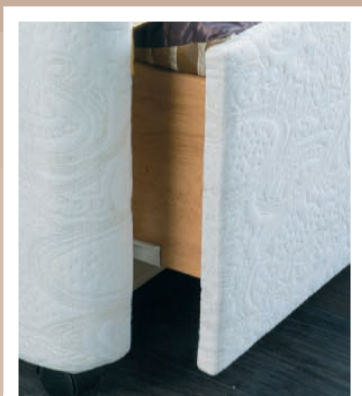

Balmoral

Non turn memory foam / pocket sprung mattress

- Luxury memory foam
- Quality pocket sprung system
- Reinforced edge support
- Multi zone cells to give correct support
- Conforms to your body shape
- Spreads body weight evenly
- Helps relieve aches and pains
- Reduces pressure on joints and muscles
- Soft touch knitted fabric
- Hand tufted
- A deep quilted border
- Flag stitched handles and air vents
- Brass linking bars
- Zip and link system available
- Sprung edge and platform top options
- Arch designed divan base
- Storage options include drawer and slide store
- All standard sizes available including special sizes open to enquiry

Kensington

Non turn / memory pocket mattress

- Luxury memory foam
- Quality pocket spring system
- Reinforced edge support
- Soft touch knitted fabric
- Micro quilted mattress top
- Conforms to your body shape
- Spreads body weight evenly
- Multi zone cells to give correct support
- Reduces pressure on joints and muscles
- Helps relieve aches and pains
- Deep quilted border
- Flag stitched handles and air vents
- Brass linking bars
- Sprung edge and platform top options
- Zip and link system available
- Arch designed divan base
- Storage options include drawer and slide store
- All standard sizes available including special sizes open to enquiry

Rose

Non turn/memory foam/pocket sprung mattress

- Multi zone cells to give correct support
- Luxury memory foam
- Quality pocket sprung system
- Conforms to your body shape
- Reinforced edge support
- Spreads body weight evenly
- High quality woven damask
- Soft touch mattress top for extra luxury feel
- Deep quilted border
- Hand tufted
- Flag stitched handles and air vents
- Sprung edge and platform top options
- Zip and link system available
- Storage options include drawer and slidestore
- All standard sizes available including special sizes open to enquiry