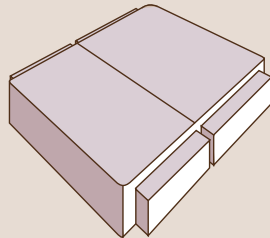

End Slidestore

2 Drawers

2 Drawer Footend

4 Draw

End Drawer

2 Headend plus
End Drawer

Sizes

Small Single	75 x 190 cm (2'6" x 6'3")
Single	90 x 190 cm (3'0" x 6'3")
Extra Long Small Single	75 x 198 cm (2'6" x 6'6")
Extra Long Single	90 x 198 cm (3'0" x 6'6")
Small Double	120 x 190 cm (4'0" x 6'3")
Standard Double	135 x 190 cm (4'6" x 6'3")
Kingsize	150 x 198 cm (5'0" x 6'6")
Super Kingsize	180 x 198 cm (6'0" x 6'6")