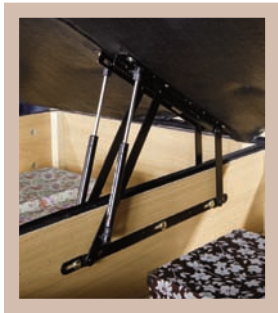

Ruby Damask

Orthopaedic

- High quality woven damask fabric
- Extra firm mattress
- Deep quilted border with air vents
- Several layers of quality filling
- 12.5 gauge orthopaedic open coil spring unit
- 9 gauge steel wire rod edge frame
- Zip and link system available
- Sprung edge and platform top options
- Drawer and slide store options available
- All standard sizes including custom sizes open to enquiry

Ottoman Base

Our Ottoman divan bases are ultra-modern, utilising the space from the whole of the divan base. They are designed to bring a soft and stylish look to your bedroom. This bed will look good in any bedroom while disguising itself as a regular divan base, this storage bed actually lifts up (with the assistance of hydraulic gas struts) to reveal an abundance of space which can be used to tidy away clothes, extra bedding and any clutter that may be taking up unnecessary space. The base lid can be easily lifted with the aid of two strong fabric handles, whilst your mattress stays securely in place on the top. Complete with chrome effect feet. Once lifted, this bed base has a solid bottom and uses the full base as storage.

- Upholstered in luxurious damask fabric (available in Black, Cream and Brown colour)
- 800 Newton gas strut lift base
- Side opening hydraulic base on 4'0, 4'6 and 5'0
- Foot end opening on 3'0 and 6'0 size
- Solid sides, base and bottom, comes with chrome feet