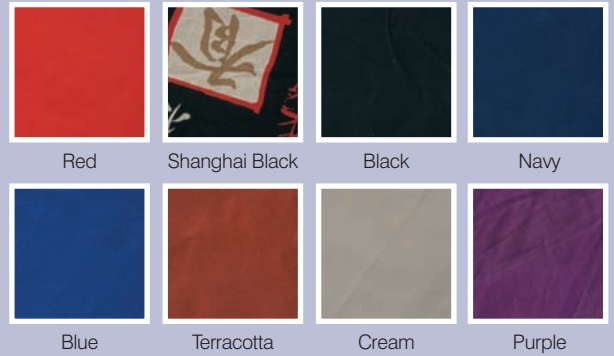

Futon Mattress

- Several layers of high quality filling
- Tufted to keep compact
- Very comfortable
- All standard sizes available including custom sizes open to enquiry
- Available in following colours