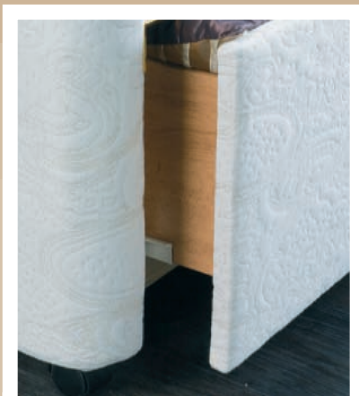

Amazon

Non turn / memory foam mattress

- Luxury memory foam
- 13.5 gauge open coil spring unit
- Side support system
- Soft touch knitted fabric mattress top for extra luxury feel 100% Polyester
- High quality woven damask 55% polyester polypropylene
- Conforms to your body shape
- Air vents
- Helps relieve aches and pains
- Hand tufted
- Deep quilted border
- Reduces pressure on joints and muscles
- Zip and link system available
- Storage options include drawers and slide store
- Sprung edge and platform top options
- All standard sizes available including special sizes open to enquiry

Everest

Non turn / memory foam mattress

- Luxury memory foam
- 13.5 gauge open coil spring unit
- Side support system
- Soft touch knitted fabric mattress top for extra luxury feel
- High quality woven damask
- Conforms to your body shape
- Air vents
- Helps relieve aches and pains
- Hand tufted
- Deep quilted border
- Reduces pressure on joints and muscles
- Zip and link system available
- Storage options include drawers and slide store
- Sprung edge and platform top options
- All standard sizes available including special sizes open to enquiry

Foam master

Non turn / memory foam mattress

- Bonded memory foam in construction with reflex foam
- Micro quilted mattress top
- Conforms to your body shape
- Spreads body weight evenly
- Reduces pressure on joints and muscles
- Helps relieve aches and pains
- Deep quilted border
- Flag stitched handles and air vents
- Brass linking bars
- Arch designed divan base
- Sprung edge and platform top options
- Storage options include drawers and slide store
- Zip and link system available
- All standard sizes available including special sizes open to enquiry