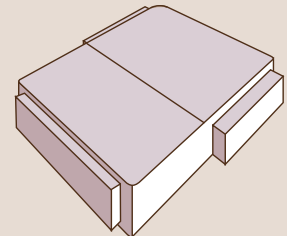

End Slidestore

2 Drawers

2 Drawer Footend

4 Draw

End Drawer

2 Headend plus
End Drawer

Sizes

Small Single	75 x 190 cm (2'6" x 6'3")
Single	90 x 190 cm (3'0" x 6'3")
Extra Long Small Single	75 x 198 cm (2'6" x 6'6")
Extra Long Single	90 x 198 cm (3'0" x 6'6")
Small Double	120 x 190 cm (4'0" x 6'3")
Standard Double	135 x 190 cm (4'6" x 6'3")
Kingsize	150 x 198 cm (5'0" x 6'6")
Super Kingsize	180 x 198 cm (6'0" x 6'6")