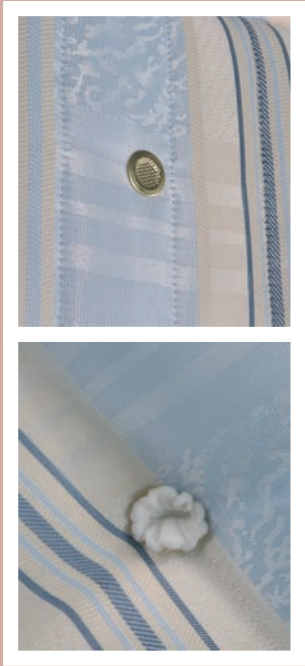

Ruby Damask

Orthopaedic

- High quality woven damask fabric
- Extra firm mattress
- Deep quilted border with air vents
- Several layers of quality filling
- 12.5 gauge orthopaedic open coil spring unit
- 9 gauge steel wire rod edge frame
- Zip and link system available
- Sprung edge and platform top options
- Drawer and slide store options available
- All standard sizes including custom sizes open to enquiry

President

Orthopaedic

- 12.5 gauge orthopaedic open coil spring unit
- 9 gauge steel wire rod edge frame
- High quality damask fabric
- Air vents and deep stitched border
- Hand tufted
- Zip and link system available
- Sprung edge and platform top options
- Storage options include drawers and slide stores
- All standard sizes including custom sizes open to enquiry